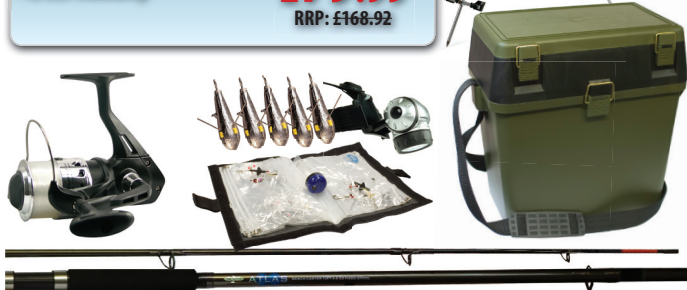

FULL MONTY BEACH COMBO IN0065

- Atlas Beachcaster 12ft
- Okuma Electron 80 FD Reel with mono fitted
- Deluxe Wallet & 10 Bait Rigs & Elastic
- Telescopic Tripod
- 5x Breakaway Leads
- Fisheagle Seat Box
- 12 LED Headlamp

for only
£79.99
RRP: £168.92