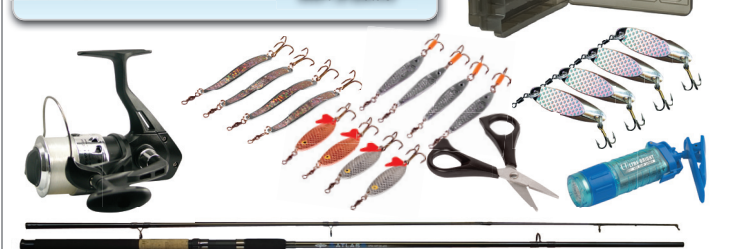

FULL MONTY SPIN COMBO IN0068

- Fisheagle Atlas Spin 10ft
- Okuma Electron 60 FD Reel with mono fitted
- Sea Caster 20g 4pc
- Koster 16g 4pc
- Dextor Lures 49g
- Flash Eel 18g 4pc
- Large Adjusti-Lure Box
- Braid Scissors

for only
£49.99
RRP: £120.95